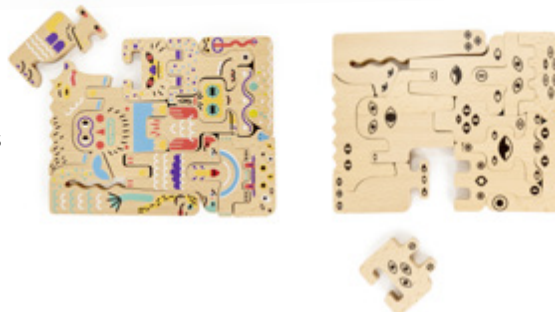

All the Abacus are colourful in one side and in the back they are in shades of grey.

1 1/2+ **99770**
Wall abacus A
25 x 26 x 7 cm

1 1/2+ **99780**
Wall abacus B
25 x 26 x 7 cm

1 1/2+ **99790**
Wall abacus C
25 x 26 x 7 cm

1 1/2+ 

97440
Friendly monsters
Puzzle and figures
21 x 17 x 1,5 cm
12 monsters

3+

93030
Thousand faces
28 x 10 x 18 cm
35 magnetic elements

3+

92360

Me & You alphabet
4 x 4 x 4 cm x 12 pc

*Polish version
"Ty i Ja" is also
available.