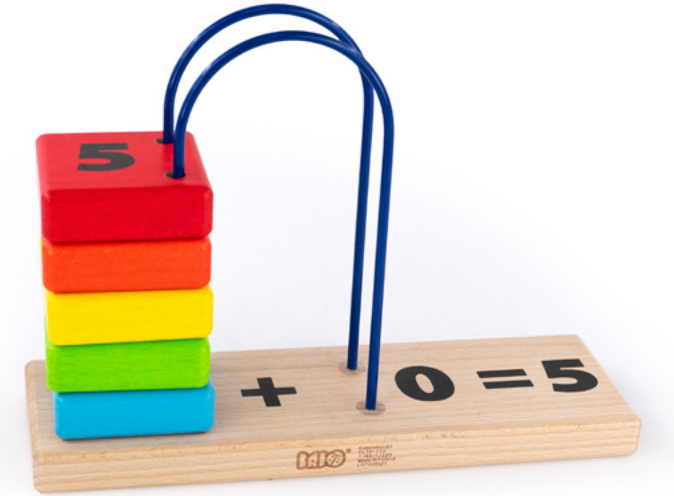

0+5 Flip

24 x 7,8 x 17,5 cm
27,5 x 8,5 x 17,5 cm
34460

This toy helps children gradually grasp the concepts of numbers and counting in a fun, hands-on way.

Step 1: Children first explore the five colorful blocks, engaging their senses by feeling the shapes, flipping the blocks in a book-like motion, and observing the vibrant colors.

Step 2: Next, they begin to understand the concept of quantity with illustrations of 1 strawberry, 2 oranges, 3 bees, 4 trees, and 5 flowers, each corresponding to the numbers on the blocks as well as the concept of zero.

Step 3: As they play, children naturally start to associate the numbers with the objects on the blocks, reinforcing their understanding of counting and number recognition.

Step 4: Finally, they can experiment with basic arithmetic, following the prompts on the base to explore simple addition problems that add up to five.

This gradual, multi-step learning process makes the toy an engaging and effective tool for building early math and problem-solving skills.