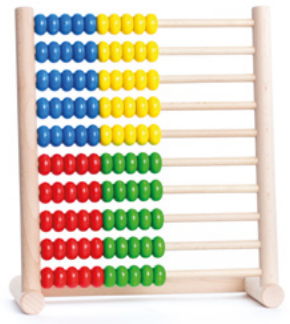

Lighthouse pyramid
33460

Fishing boat
47050B

Fishing boat
47050W

Fishing boat
47050R

Shapes pyramid
33430

Sparrow abacus
32010

Abacus 100
38610

Alien Saucer Stacker
38880