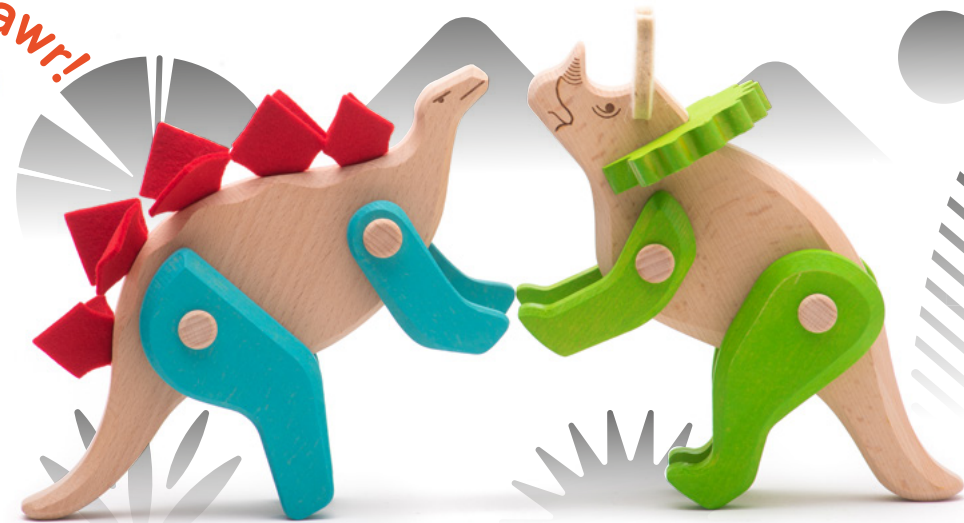

EXTINCT

Raawr!