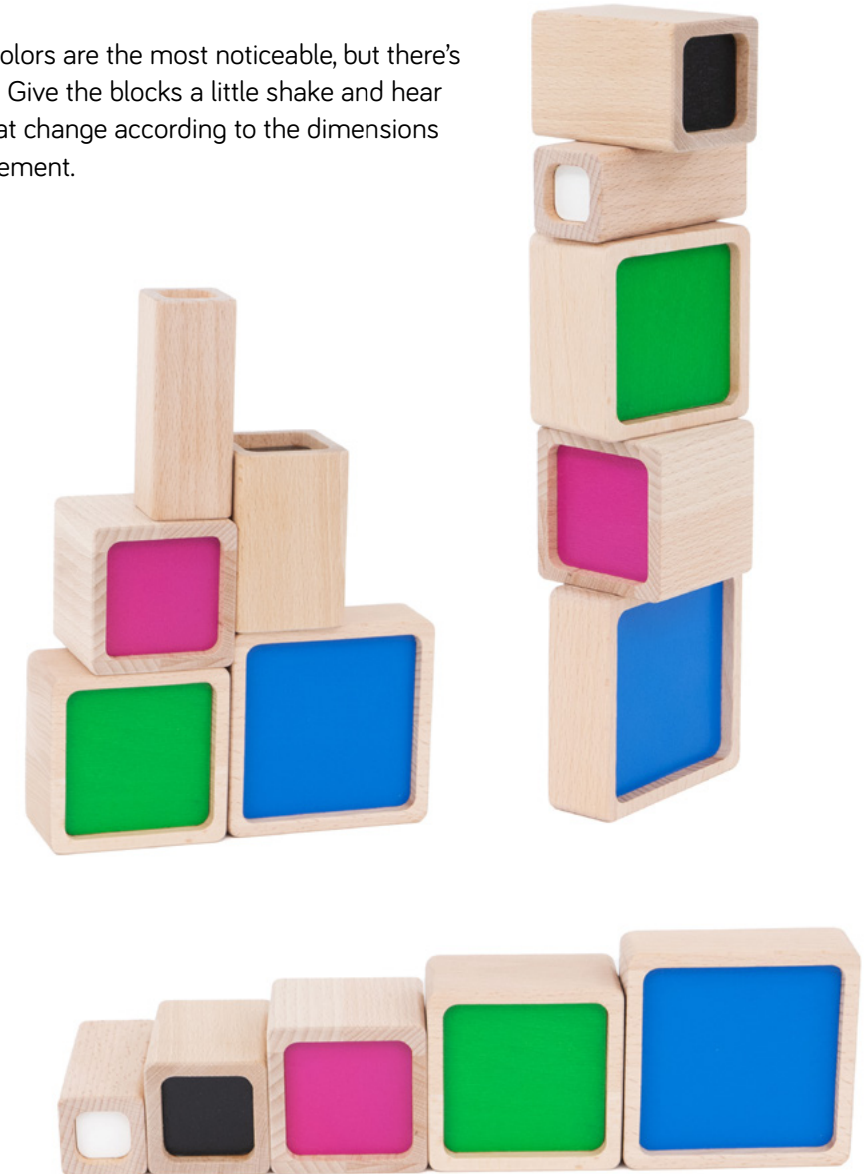

With Squaremide not only you will create multiple towers and pyramids. You also have the opportunity to experience the order and relation between the objects.

Size and colors are the most noticeable, but there's a surprise! Give the blocks a little shake and hear sounds that change according to the dimensions of each element.