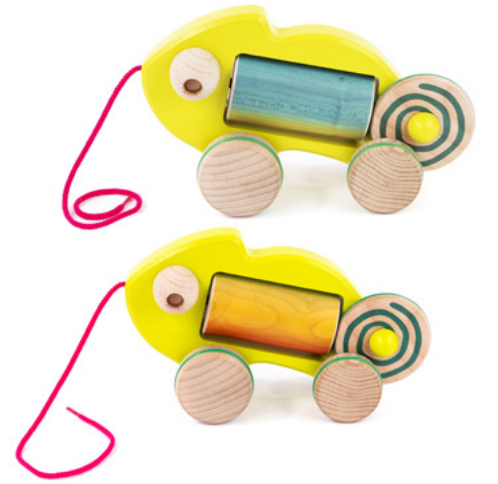

18m+  

Crab

↗ 19,5 x 12 x 6,5 cm
 📦 20 x 8,5 x 14,5 cm
28110

18m+  

Chameleon

↗ 22 x 8,5 x 14 cm
 📦 28 x 11 x 14,8 cm
28180

Our Chameleon is a mechanical mini wonder. Pull along and see how all the elements act in synchrony to create a mesmerizing transition of colors in its belly.