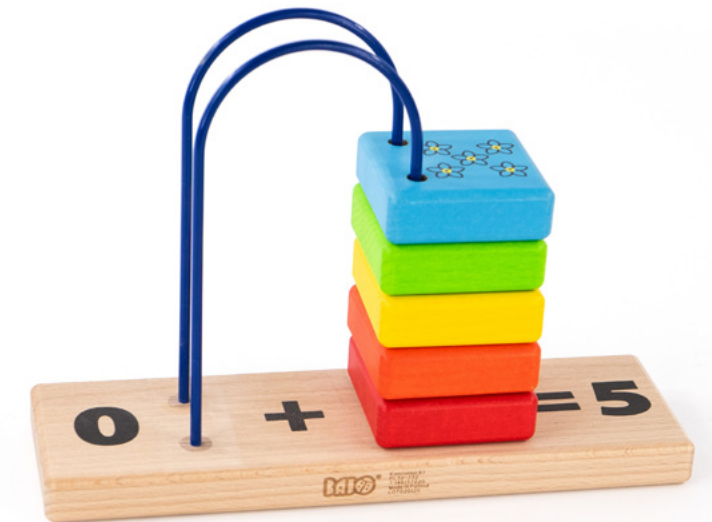

0+5 Flip

24 x 7,8 x 17,5 cm
27,5 x 8,5 x 17,5 cm
34460

This toy helps children gradually grasp the concepts of numbers and counting in a fun, hands-on way.

Step 1: Children first explore the five colorful blocks, engaging their senses by feeling the shapes, flipping the blocks in a book-like motion, and observing the vibrant colors.

Step 2: Next, they begin to understand the concept of quantity with illustrations of 1 strawberry, 2 oranges, 3 bees, 4 trees, and 5 flowers, each corresponding to the numbers on the blocks as well as the concept of zero.

Step 3: As they play, children naturally start to associate the numbers with the objects on the blocks, reinforcing their understanding of counting and number recognition.

Step 4: Finally, they can experiment with basic arithmetic, following the prompts on the base to explore simple addition problems that add up to five.

This gradual, multi-step learning process makes the toy an engaging and effective tool for building early math and problem-solving skills.