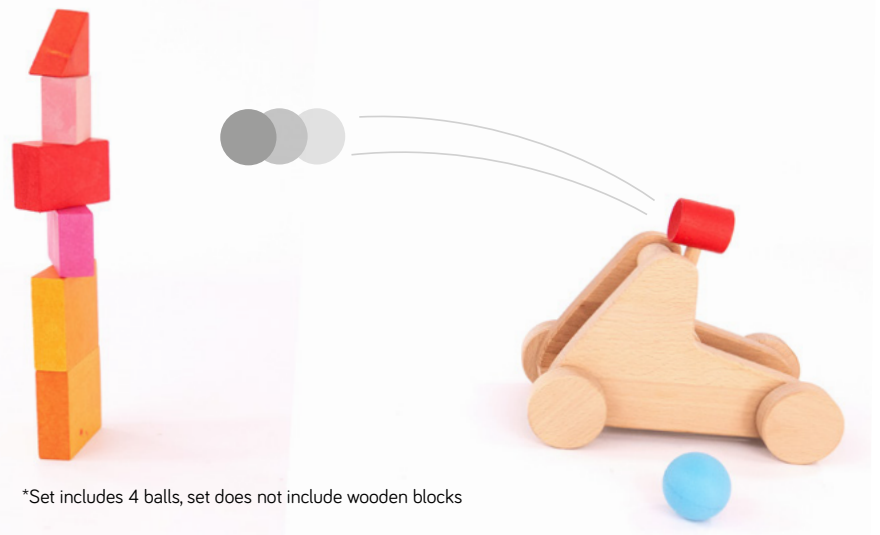

NEW!

36m+ 0-3

Wooden Catapult

21,5 x 11,5 x 13,5 cm

27,5 x 13,3 x 19 cm

B2090

Unleash your inner engineer with our classic wooden catapult! This simple yet captivating toy uses the potential energy of a rubber band to launch a ping pong ball, offering endless fun while demonstrating the principles of physics in action. The rubber band is easy to replace, ensuring the catapult can keep launching for years to come.

The set includes a ping pong ball that can be aimed and fired to hit a tower of blocks, fall into a box, or any other target the child chooses. It's a fantastic way to spark creativity, fine-tune aim, and explore basic physics concepts like force, energy, and motion.

Catapults, with their simple yet powerful design, have been used for thousands of years. Historically, they were siege engines used in ancient warfare to launch projectiles over walls or at enemy fortifications. While originally designed for battle, these ingenious machines have long fascinated engineers and enthusiasts alike, inspiring this fun and educational toy version.

This wooden catapult is a perfect way to introduce children (and adults!) to the world of ancient engineering and physics, providing an engaging hands-on experience that mixes history with fun!*