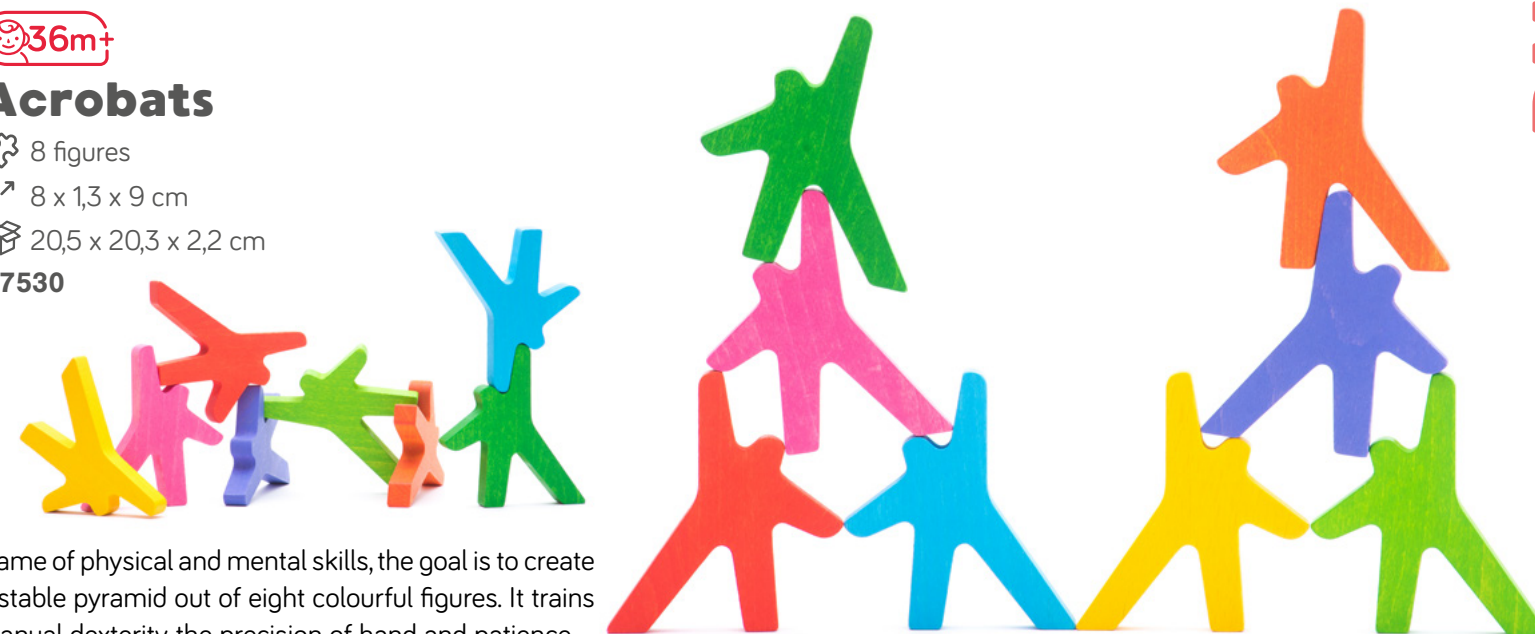

Acrobats

- 8 figures
- 8 x 1,3 x 9 cm
- 20,5 x 20,3 x 2,2 cm

97530

Game of physical and mental skills, the goal is to create a stable pyramid out of eight colourful figures. It trains manual dexterity, the precision of hand and patience.