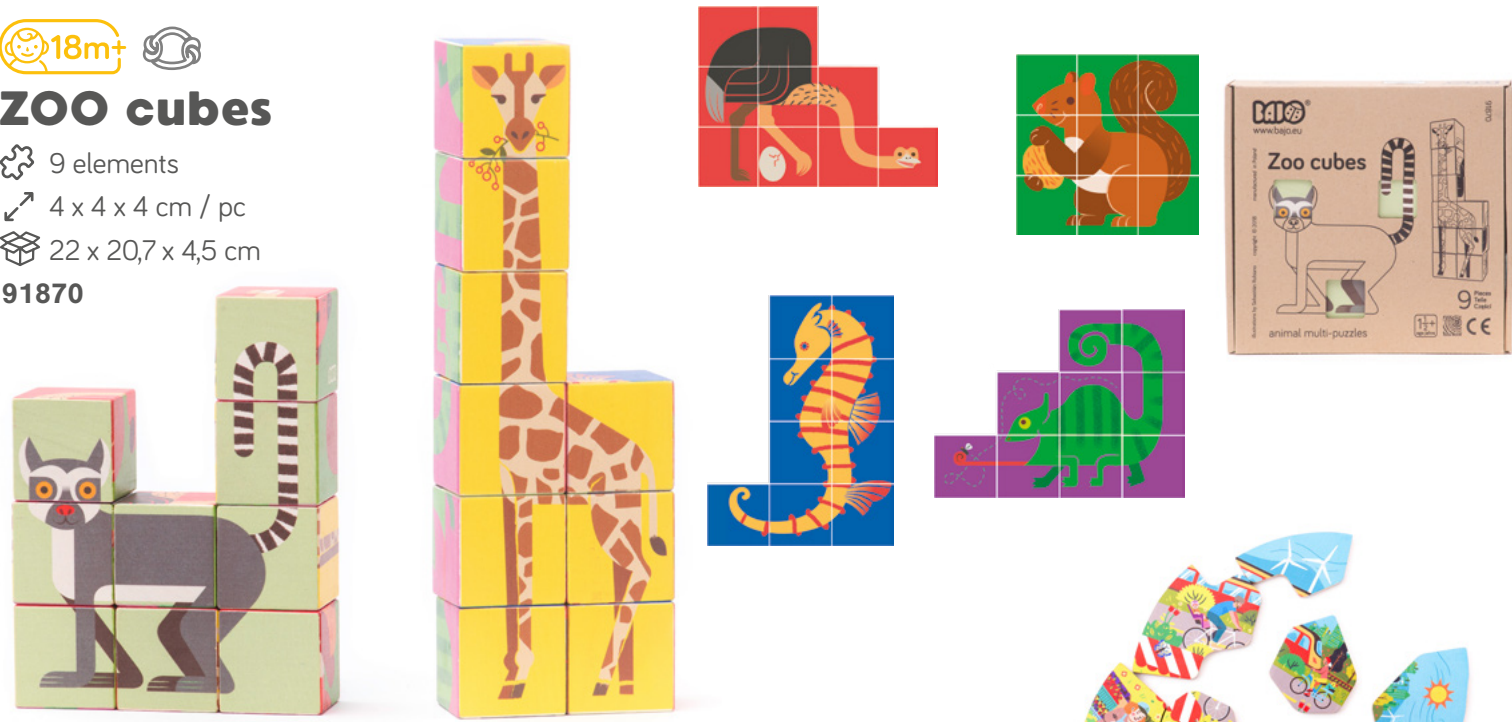

13,5 x 6 x 15 cm

16,3 x 7,2 x 15,3 cm

34110R*

red

34120*

natural

This is a game where you pass colourful laces through holes. Children can lace the strings to create different patterns like crosses or dashes. Lacing toys help children develop fine motor skills. Holding, threading and undo-ing are sewing motions that help the hand to train different skills needed for writing.

*Colours will be selected according to availability unless otherwise stated when ordering.

PUZZLES & BLOCS

In it's most basic sense, puzzles are matching pieces. You have to connect them so that they reflect the bigger picture. Blocks, on the other hand, are fragments that form models with different degrees of complexity. Blocks can become puzzles when you come up with your own structure and each piece has its own place. In the end the pieces of a puzzle can be use like blocks too. Don't forget, the only rule is to do as you please.

18m+

ZOO cubes

9 elements
4 x 4 x 4 cm / pc
22 x 20,7 x 4,5 cm
91870

18m+

Friendly monsters Puzzle & figures

12 elements
21,2 x 16,8 x 1,3 cm
28,5 x 17,3 x 4 cm
97440

24m+

Let's save our planet