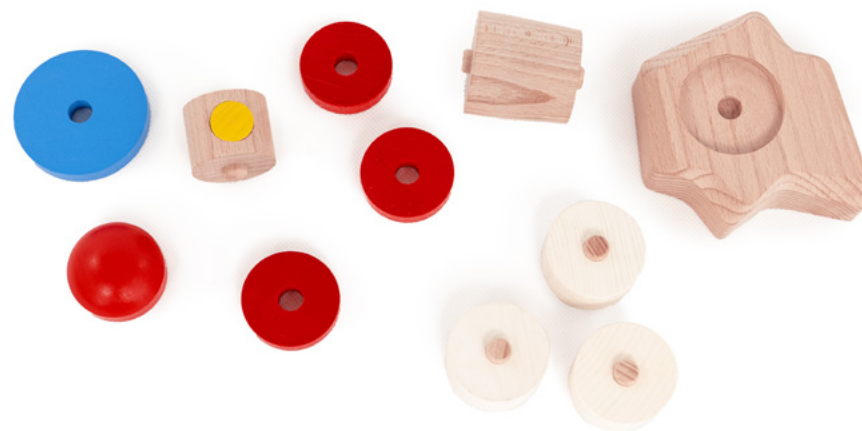

- 4 elements
- 10 x 10 x 14,7 cm
- 16,5 x 15,5 x 7,2 cm
- 38880

We have made a pyramid in the shape of an alien saucer, honoring this everlasting curiosity of humans with the unknown. We don't want to be lonely in the universe and we decided to make the friendliest of aliens to play with and decorate the child's room. Simple design, metallic paint and attention-to-detail production turns this toy into an instant must-have. The ship has 4 parts and is compatible with our rocket pyramid.

Lighthouse pyramide

- 11 elements
- 12,7 x 10,3 x 25 cm
- 13 x 10,8 x 10,2 cm
- 33460

You can almost hear the sound of waves against the rocks when you gaze at this lighthouse toy. This toy is constructed from 11 separate pieces, and they can all be stacked in various orders, creating different combinations. Once playtime is over, this toy transforms into a charming decorative piece. Crafted from solid beech wood, this lighthouse features carefully painted parts in vibrant navy colors.